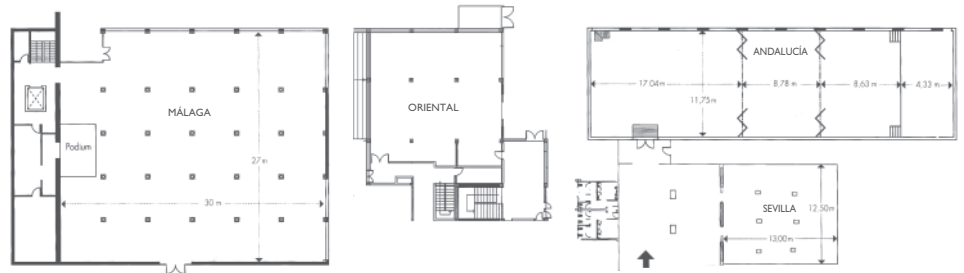

Banqueting room with sea view (main building)